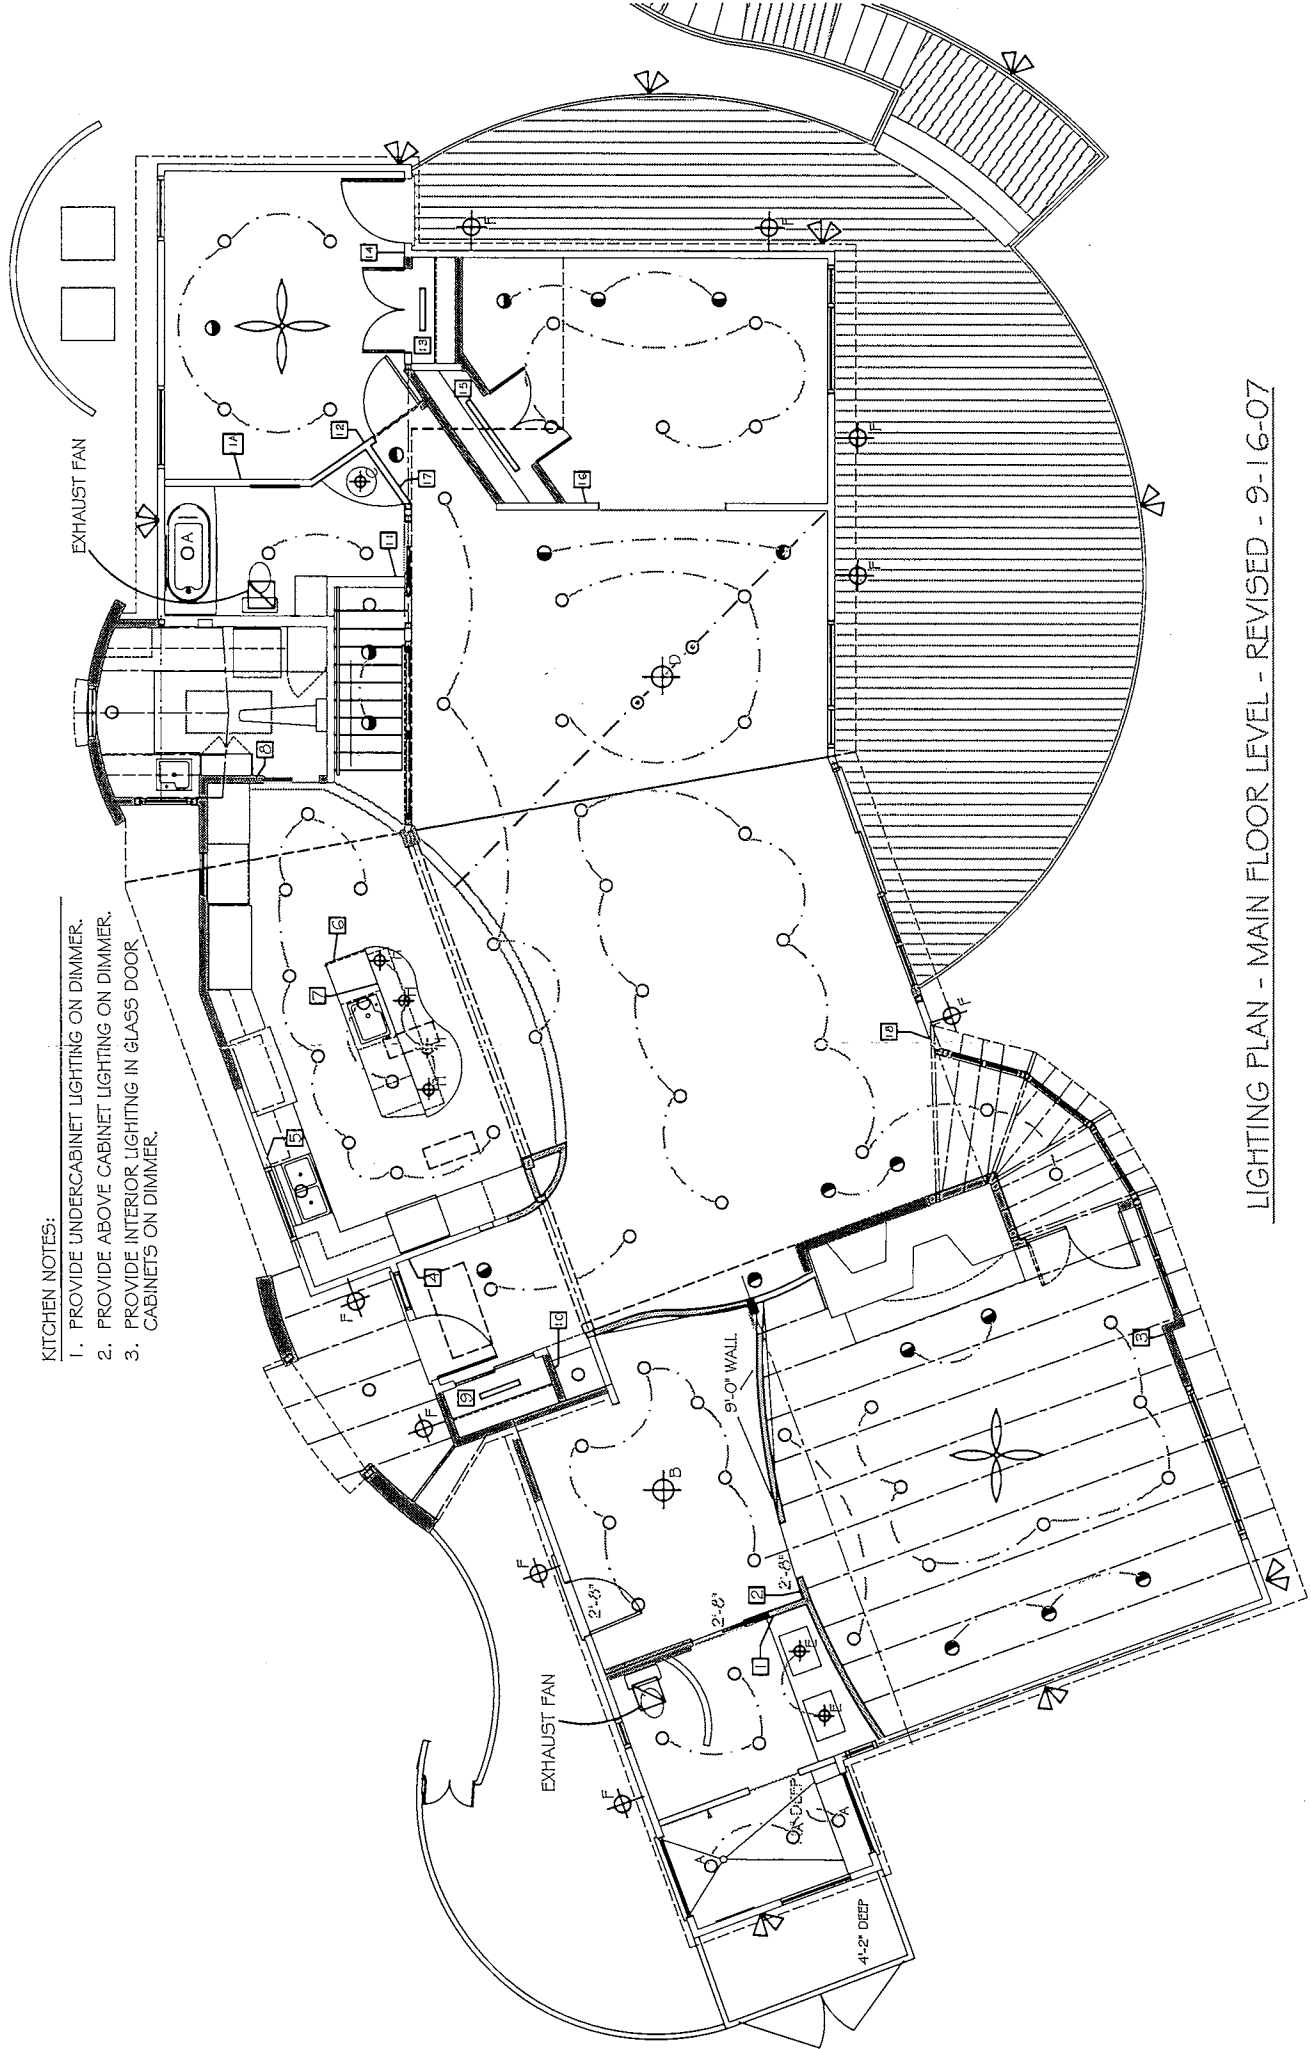

KITCHEN NOTES:

1. PROVIDE UNDERCABINET LIGHTING ON DIMMER.
2. PROVIDE ABOVE CABINET LIGHTING ON DIMMER.
3. PROVIDE INTERIOR LIGHTING IN GLASS DOOR CABINETS ON DIMMER.

LIGHTING PLAN - MAIN FLOOR LEVEL - REVISED - 9-16-07

LIGHTING PLAN - LOWER LEVEL - REVISED 9-16-07