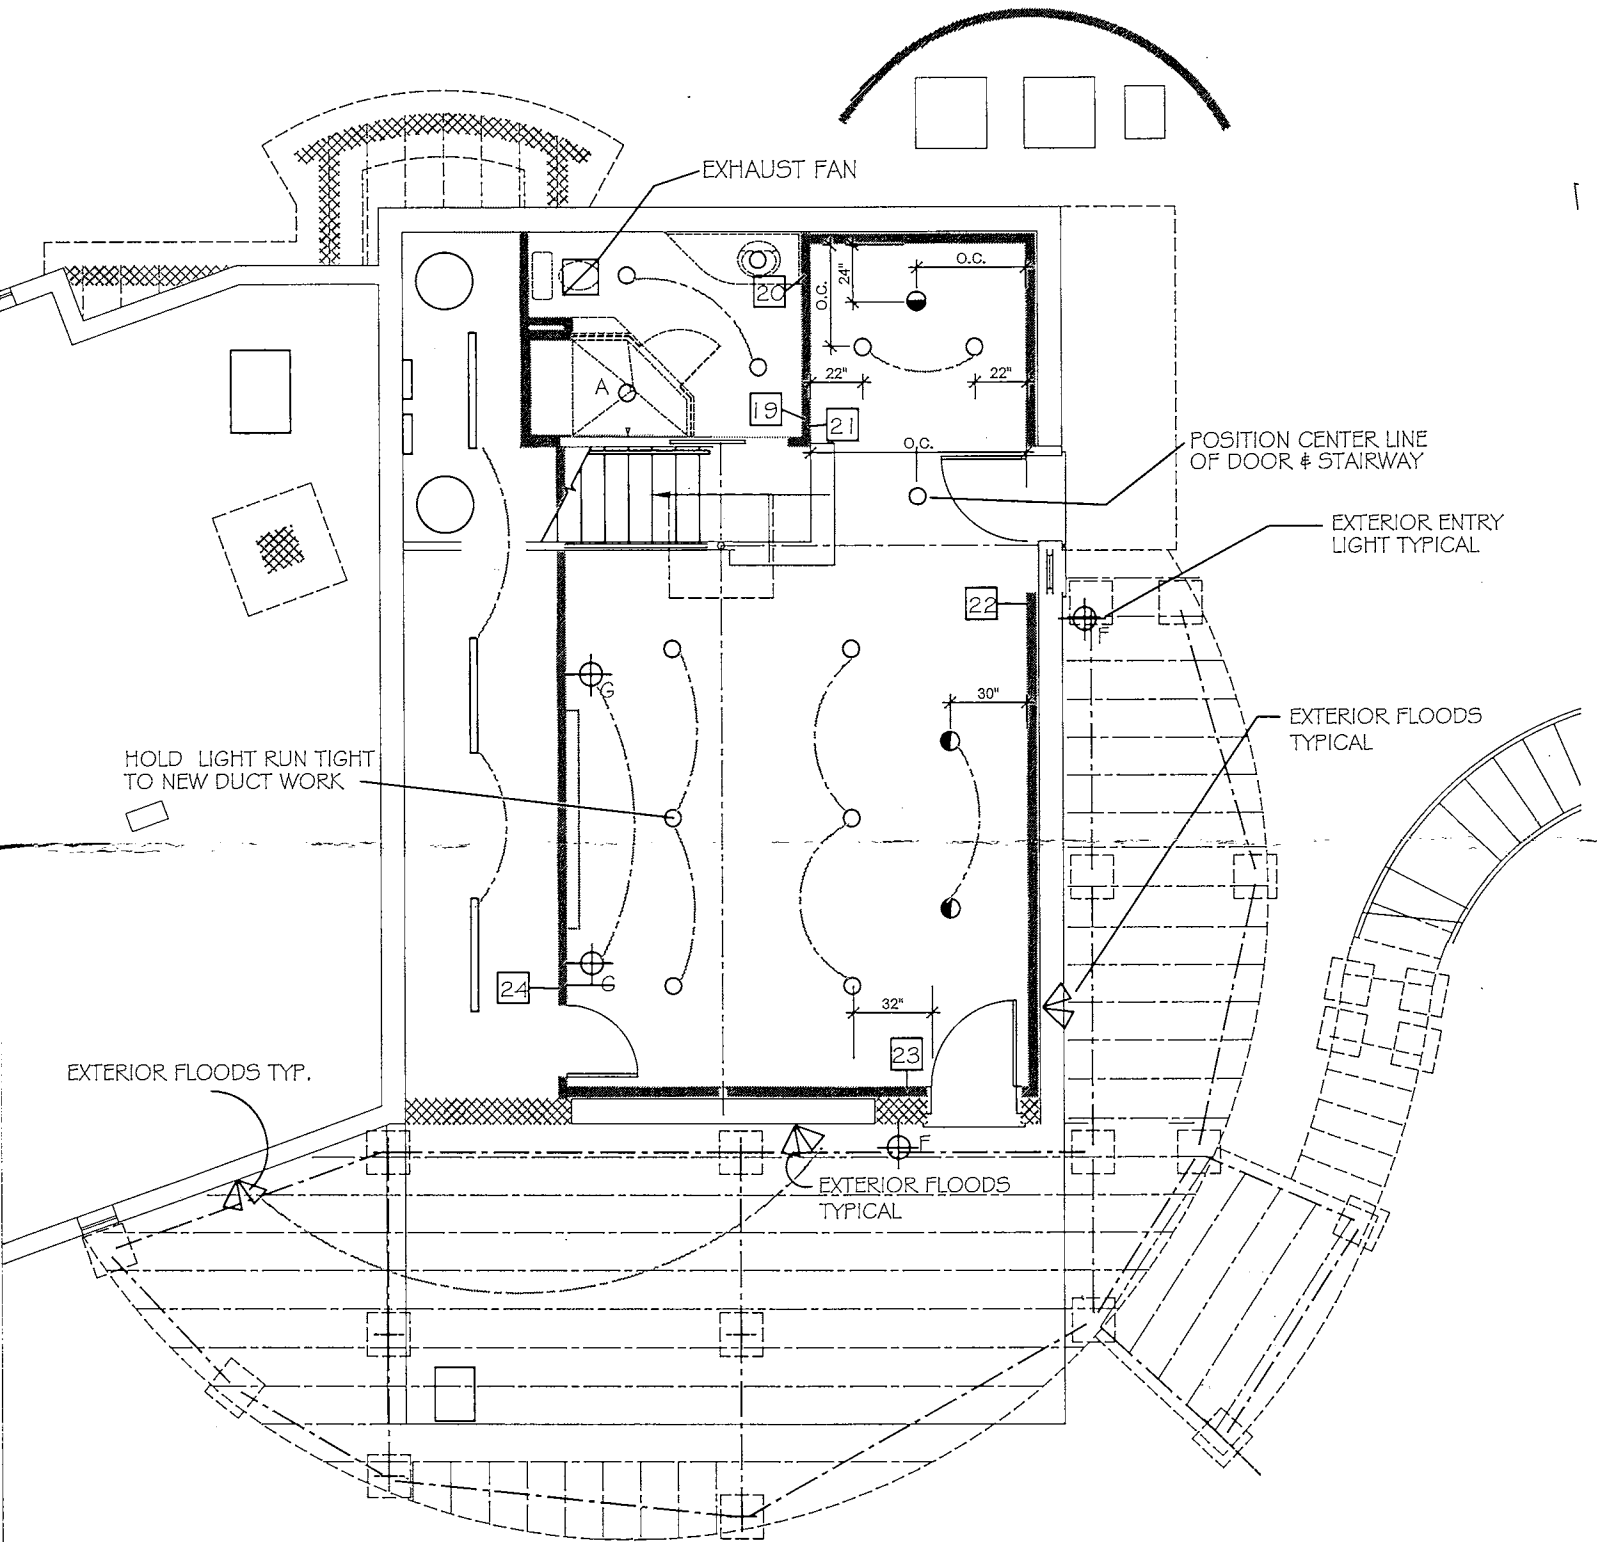

KITCHEN NOTES:

1. PROVIDE UNDERCABINET LIGHTING ON DIMMER.
2. PROVIDE ABOVE CABINET LIGHTING ON DIMMER.
3. PROVIDE INTERIOR LIGHTING IN GLASS DOOR CABINETS ON DIMMER.

LIGHTING PLAN - MAIN FLOOR LEVEL - REVISED - 9-16-07

LIGHTING PLAN - LOWER LEVEL - REVISED 9-16-07